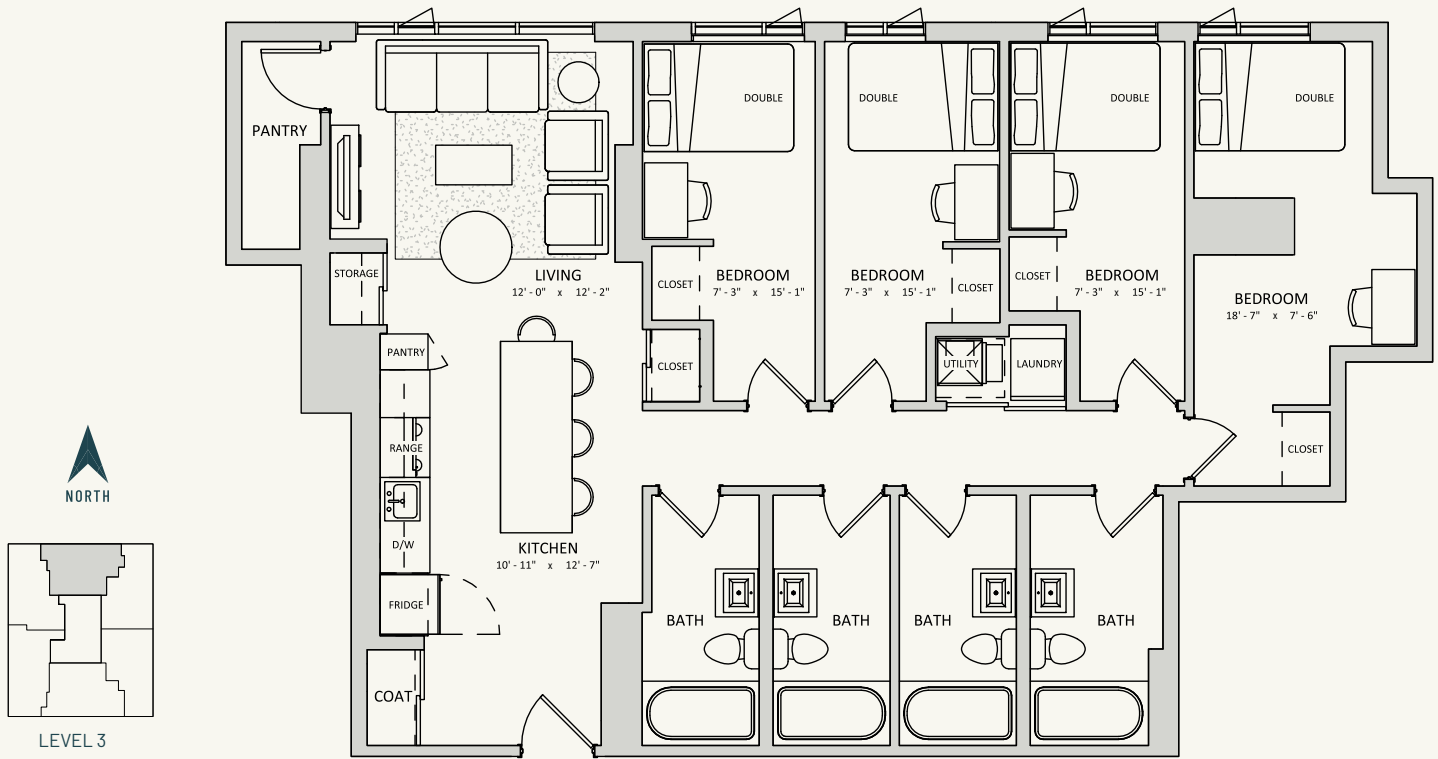

FLATS 302

4 Beds, 4 Baths - N

1,274 SQ.FT
Fully Furnished

Double Beds With Under-Bed Storage