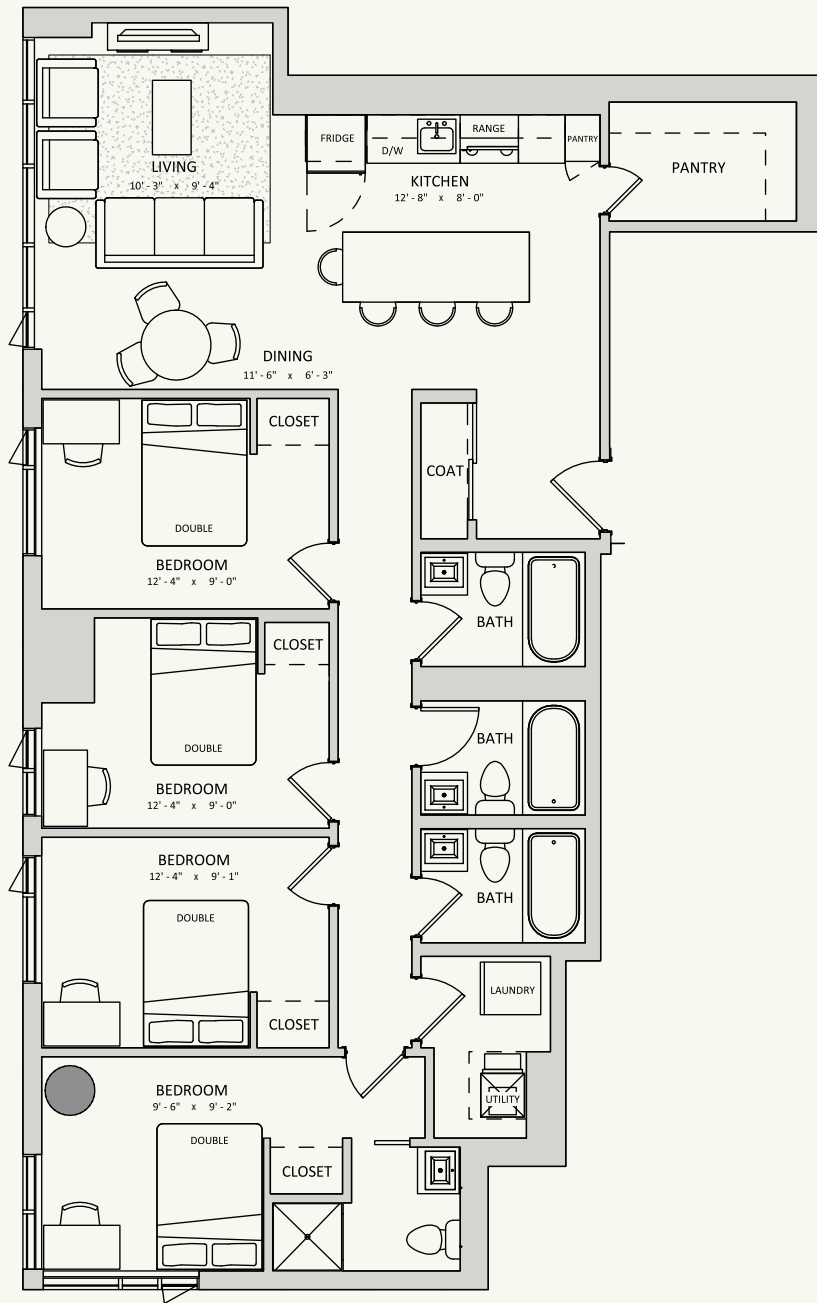

FLATS 204 + 306

4 Beds, 4 Baths - SW

1,325 SQ.FT
Fully Furnished

LEVEL 3

LEVEL 2

Double Beds With Under-Bed Storage

RENTCX.CA

CANTIRO