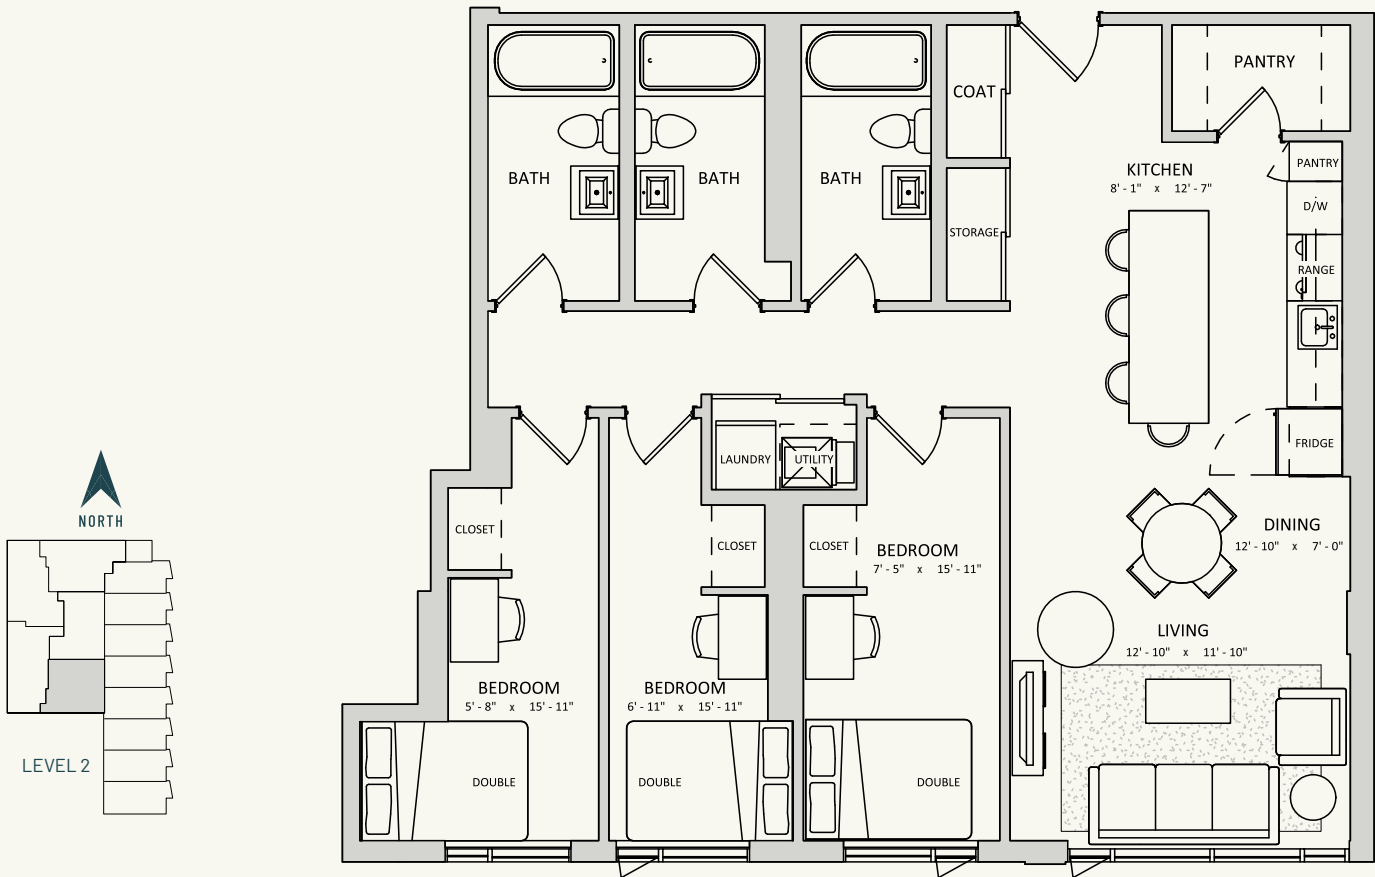

# FLATS 203

3 Beds, 3 Baths - S

**1,106 SQ.FT**  
**Fully Furnished**

Double Beds With Under-Bed Storage